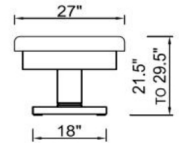

TOUCHAMERICA

EVOLVING THE SPA EXPERIENCE

Empress

(Shown with optional accessories)

TOP:

Top design	Three-section, upholstered top with tapered upper-body section
Standard size top	27" x 63" (disregard 65" length shown in drawings on right)
Foam	4" triple-wrap
Frame	Tubular steel structure, white powder-coat finish
Adjustments	Four motorized adjustments for height, tilt, upper body, and leg
Incline tilt angle	Top rotates toward head end to 30° below horizontal
Upper body tilt angle	Upper-body section adjusts to 80° (disregard 70° angle shown)
Lower leg tilt angle	Lower leg section folds to 100°

BASE & FRAME:

Carbon steel base	Sleek, low-profile, contemporary design White powder-coat finish with an anodized aluminum center pedestal
Height range	21.5" to 29.5"
Lifting weight	Lifting weight capacity 375 lbs.
Capacity	Static weight capacity 800 lbs.

WEIGHTS:

Table weight	165 lbs.
Shipping weight - boxed	250 lbs.
Shipping dims	53"L x 32"W x 36"H

1-Oct

American Beauty Equipment
Call Toll Free 1-888-616-9450
AmericanBeautyEquipment.Com