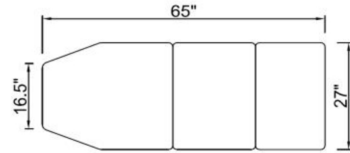

TOUCHAMERICA

EVOLVING THE SPA EXPERIENCE

Empress

(Shown with optional accessories)

TOP:

Top design	Three-section, upholstered top with tapered upper-body section
Standard size top	27" x 63" (disregard 65" length shown in drawings on right)
Foam	4" triple-wrap
Frame	Tubular steel structure, white powder-coat finish
Adjustments	Four motorized adjustments for height, tilt, upper body, and leg
Incline tilt angle	Top rotates toward head end to 30° below horizontal
Upper body tilt angle	Upper-body section adjusts to 80° (disregard 70° angle shown)
Lower leg tilt angle	Lower leg section folds to 100°

BASE & FRAME:

Carbon steel base	Sleek, low-profile, contemporary design White powder-coat finish with an anodized aluminum center pedestal
Height range	21.5" to 29.5"
Lifting weight	Lifting weight capacity 375 lbs.
Capacity	Static weight capacity 800 lbs.

WEIGHTS:

Table weight	165 lbs.
Shipping weight - boxed	250 lbs.
Shipping dims	53"L x 32"W x 36"H

1-Oct

American Beauty Equipment
Call Toll Free 1-888-616-9450
AmericanBeautyEquipment.Com