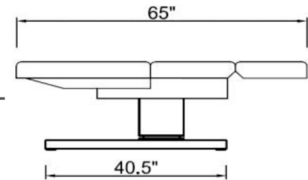

MOTORS & CONTROLS:

Base lift motor	One 24v DC, 5 amp max motor/actuator in the pedestal extrusion (powered through the same transformer as the top actuators)
Tilt motor	One 24v DC, 5 amp max motor/actuator in the pedestal extrusion (powered through the same transformer as the top actuators)
Top motors	Two 24v DC, 5 amp max motor/actuators, UL recognized; powered through a 110v, 5 amp transformer
Controls	Hand control