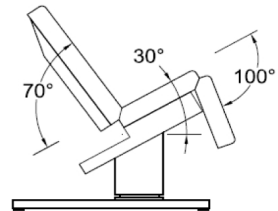

GUARANTEES:

Structure	10 yrs. on replacement parts for frame/structure and 1 yr. on labor**
Motor & controls	2 yrs. on electrical/mechanical parts
Vinyl & foam	2 yrs. on materials

**Labor warranty for customers in USA only