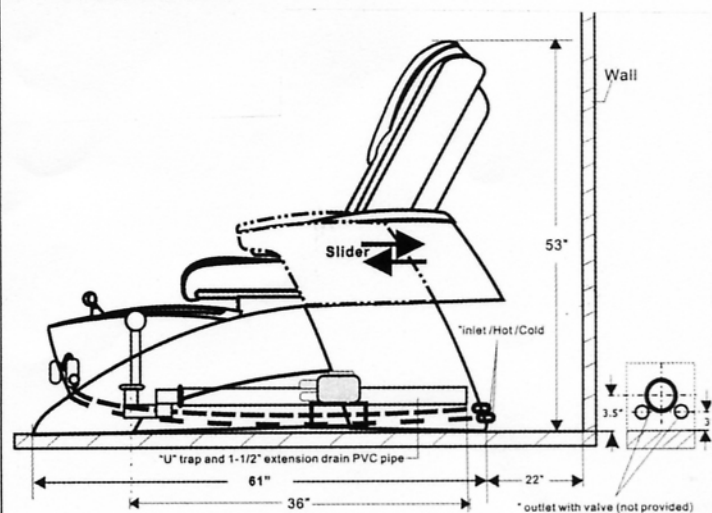

### SPECIFICATION

DIM & WEIGHT: 57L x 28W x 55H / 57L x 41W x 55H (WHEN ARM TRAY IS OPENED)  
 TUB CAPACITY: 5 GALLONS  
 POWER SOURCE: WHIRLPOOL (1/2 HP, 115VAC, 10.6 AMP, 60HZ)  
 SANIJET (115VAC, 60HZ, 2 AMP)  
 DRAIN PUMP: (115V, 3.2AMP, 60HZ)-OPTIONAL  
 PLUMBING: HOT & COLD WATER (1/2 FITTING INCLUDED)  
 DRAIN: 1 1/2 P-TRAP (INCLUDED)

### SPECIFICATION

DIM & WEIGHT: 61L x 29W x 53H  
 TUB CAPACITY: 5 GALLONS  
 POWER SOURCE: WHIRLPOOL (1/2 HP, 115VAC, 10.6 AMP, 60HZ)  
 SANIJET (115VOLT, 60HZ, 2 AMP)  
 DRAIN PUMP: (115V, 3.2AMP, 60HZ)-OPTIONAL  
 PLUMBING: HOT & COLD WATER (1/2 FITTING INCLUDED)  
 DRAIN: 1 1/2 P-TRAP (INCLUDED)

### SPECIFICATION

DIM & WEIGHT: 47L x 28W x 57H  
 TUB CAPACITY: 5 GALLONS  
 POWER SOURCE: WHIRLPOOL (1/2 HP, 115VAC, 10.6 AMP, 60HZ)  
 SANIJET-NOT AVAILABLE  
 DRAIN PUMP: (115V, 3.2AMP, 60HZ)-OPTIONAL  
 PLUMBING: HOT & COLD WATER (1/2 FITTING INCLUDED)  
 DRAIN: 1 1/2 P-TRAP (INCLUDED)