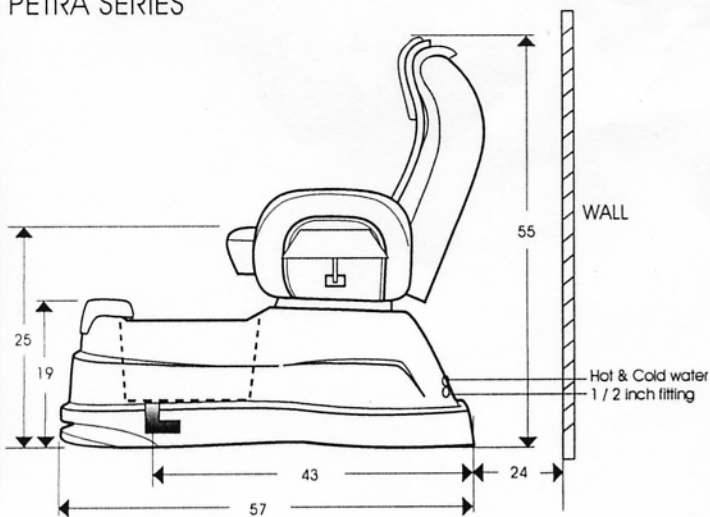

### SPECIFICATION

DIM & WEIGHT: 57L x 28W x 55H / 57L x 41W x 55H (WHEN ARM TRAY IS OPENED)  
 TUB CAPACITY: 5 GALLONS  
 POWER SOURCE: WHIRLPOOL (1/2 HP, 115VAC, 10.6 AMP, 60HZ)  
 SANIJET (115VAC, 60HZ, 2 AMP)  
 DRAIN PUMP: (115V, 3.2AMP, 60HZ)-OPTIONAL  
 PLUMBING: HOT & COLD WATER (1/2 FITTING INCLUDED)  
 DRAIN: 1 1/2 P-TRAP (INCLUDED)