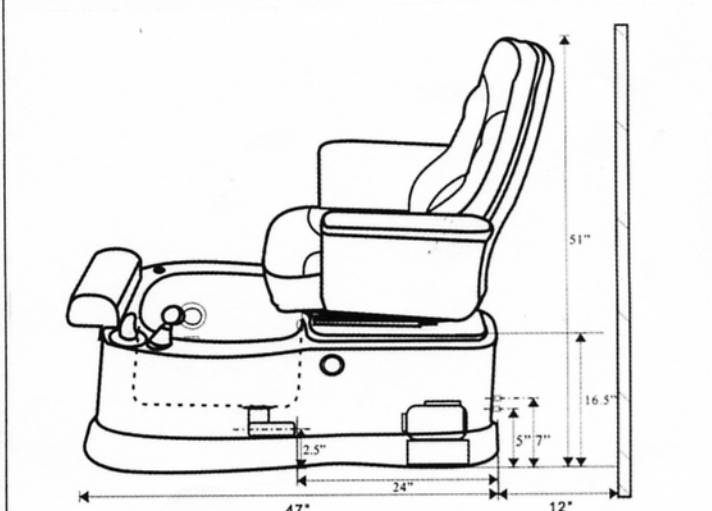

PACIFIC SPA SERIES

SPECIFICATION

DIM & WEIGHT: 47L x 29W x 51H
TUB CAPACITY: 5 GALLONS
POWER SOURCE: WHIRLPOOL (1/2 HP, 115VAC, 10.6 AMP, 60HZ)
SANIJET-NOT AVAILABLE
DRAIN PUMP: (115V, 3.2AMP, 60HZ)-OPTIONAL
PLUMBING: HOT & COLD WATER (1/2 FITTING INCLUDED)
DRAIN: 1 1/2 P-TRAP (INCLUDED)

DUE TO OUR POLICY OF CONTINUOUS IMPROVEMENTS, ALL SPECIFICATIONS ARE SUBJECT TO CHANGE WITHOUT NOTICE
CAUTION: FOOT-SPA MUST BE INSTALLED BY A LICENSED ELECTRICIAN CONFORMING TO ALL LOCAL AND NATIONAL ELECTRICAL CODES.