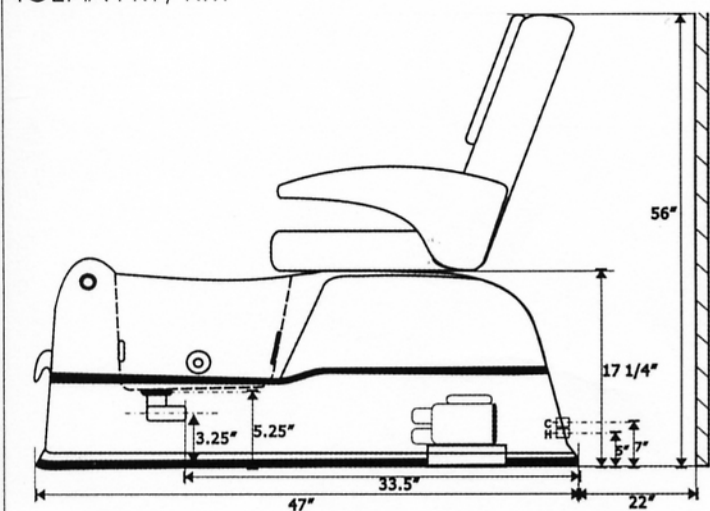

TOEPIA FM / RM

SPECIFICATION

DIM & WEIGHT: 47L x 28W x 57H
TUB CAPACITY: 5 GALLONS
POWER SOURCE: WHIRLPOOL (1/2 HP, 115VAC, 10.6 AMP, 60HZ)
SANIJET-NOT AVAILABLE
DRAIN PUMP: (115V, 3.2AMP, 60HZ)-OPTIONAL
PLUMBING: HOT & COLD WATER (1/2 FITTING INCLUDED)
DRAIN: 1 1/2 P-TRAP (INCLUDED)